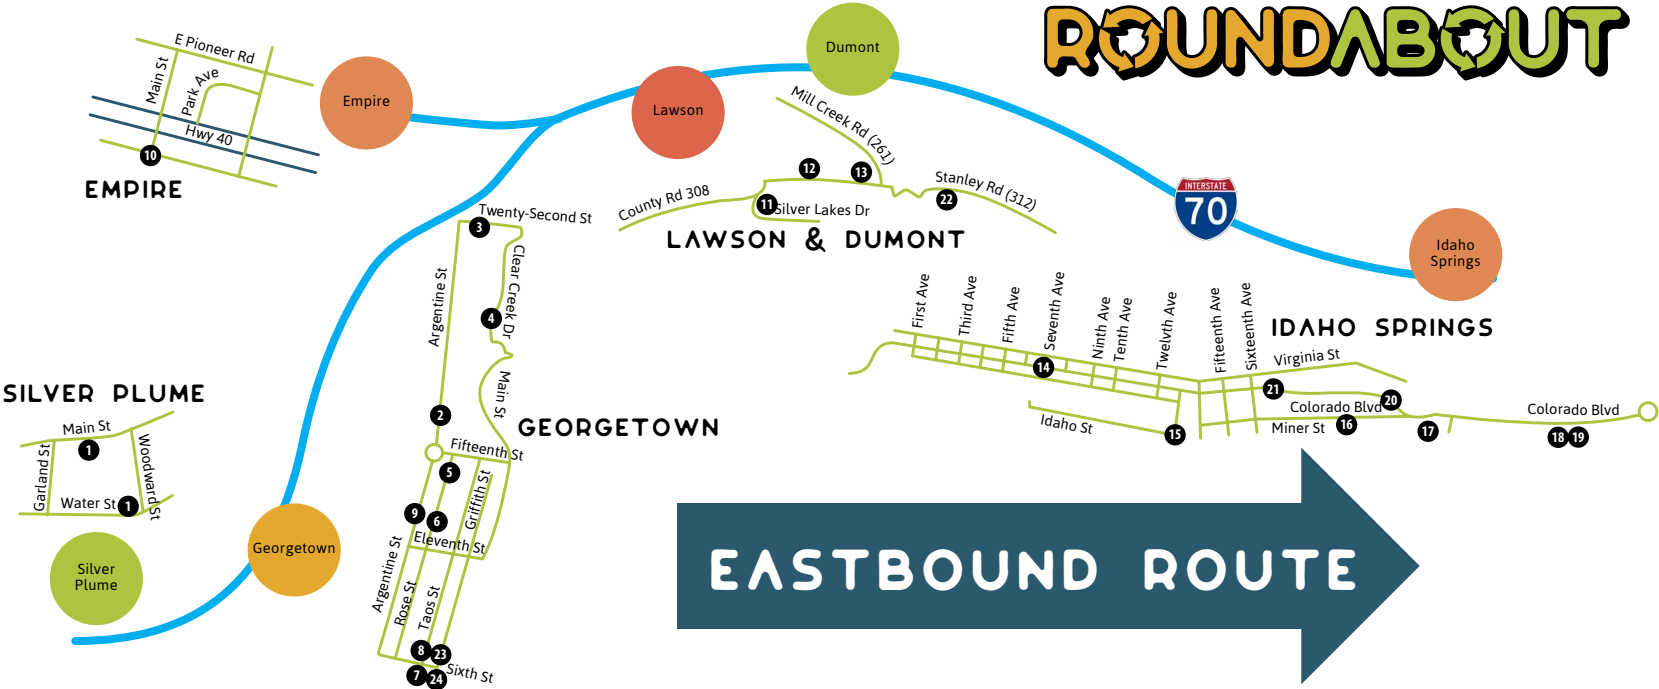

ROUNDABOUT