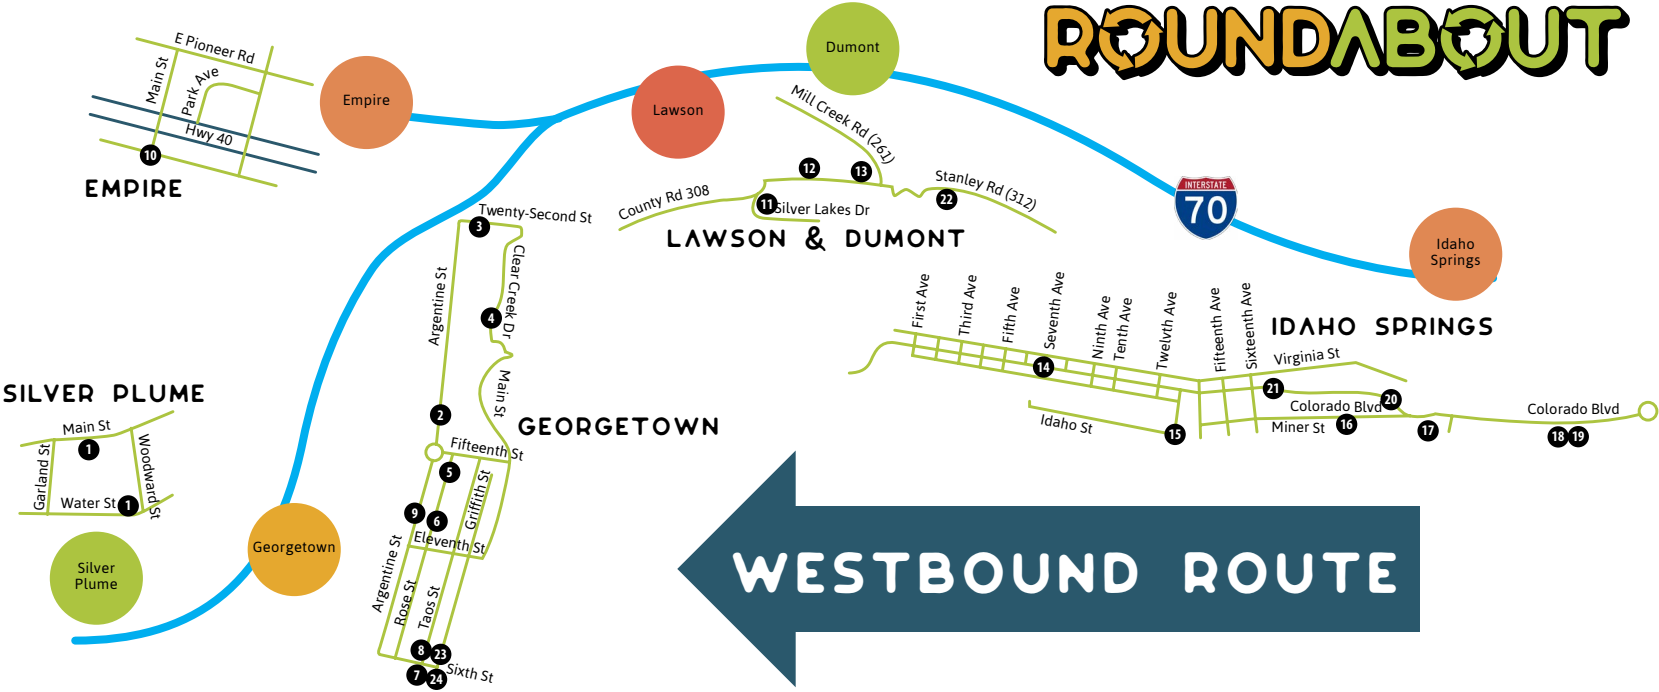

ROUNDABOUT