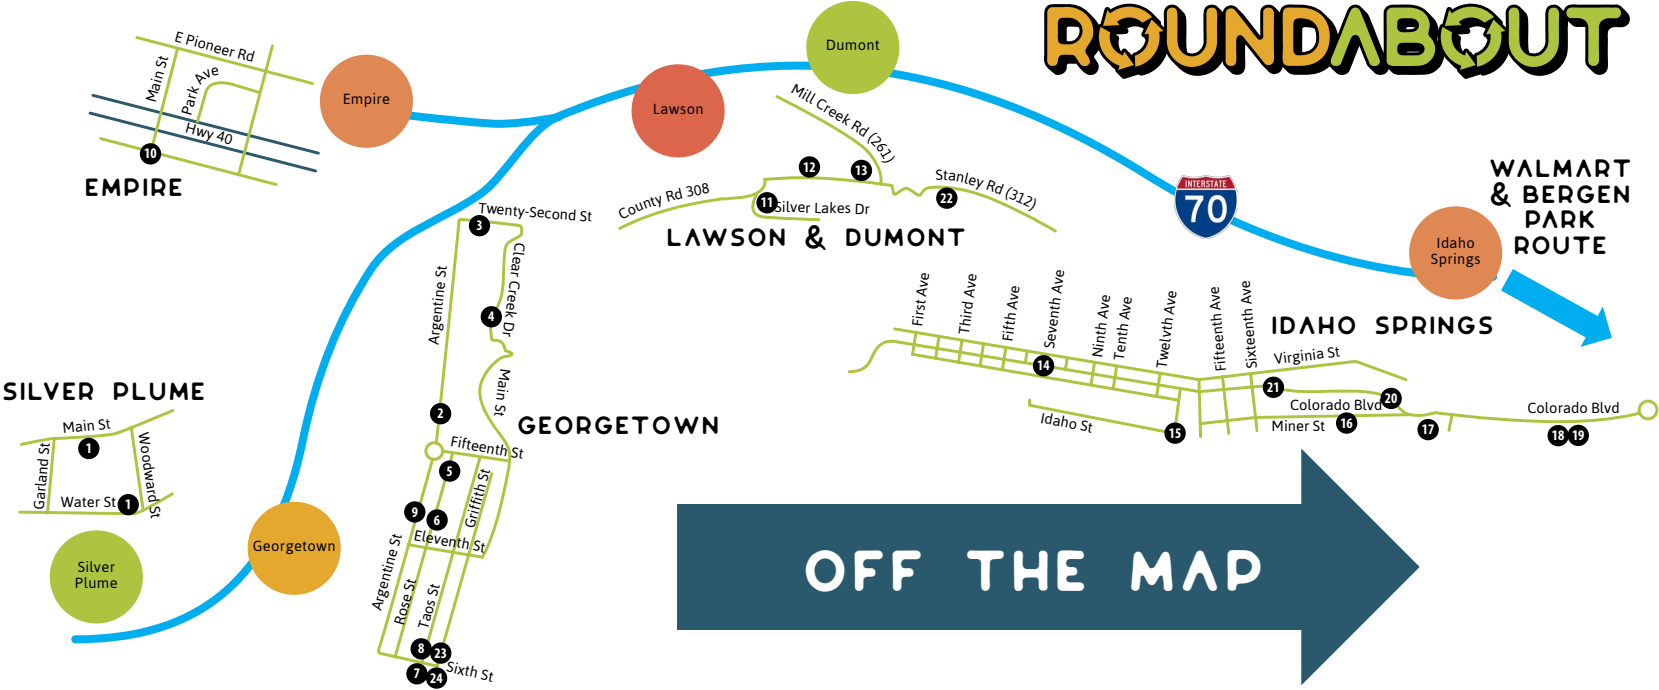

## Local Route #3

### Walmart / Bergen Park Route

This schedule runs

**Monday—Thursday**

6:50am-8:30pm

Direct Line to This Bus  
970-389-3806

15 Park-n-Ride Idaho Springs	25 Walmart	26 King Scoopers
6:50 AM	7:10 AM	7:30 AM
7:45 AM	8:05 AM	8:25 AM
8:40 AM	9:00 AM	9:20 AM
9:35 AM	9:55 AM	10:15 AM
10:30 AM	10:50 AM	11:10 AM
11:25 AM	11:45 AM	12:05 PM
12:20 PM	12:40 PM	1:00 PM
2:20 PM	2:40 PM	3:00 PM
3:15 PM	3:35 PM	3:55 PM
4:10 PM	4:30 PM	4:50 PM
5:05 PM	5:25 PM	5:45 PM
6:00 PM	6:20 PM	6:40 PM
6:55 PM	7:15 PM	7:35 PM
7:50 PM	8:10 PM	8:30 PM

15 Park-n-Ride Idaho Springs	25 Walmart	26 King Scoopers
9:40 AM	10:00 AM	10:10 AM
10:35 AM	10:55 AM	11:05 AM
11:30 AM	11:50 AM	12:00 PM
12:25 PM	12:45 PM	12:55 PM
2:05 PM	2:25 PM	2:35 PM

**SATURDAY  
ONLY  
TIMES**